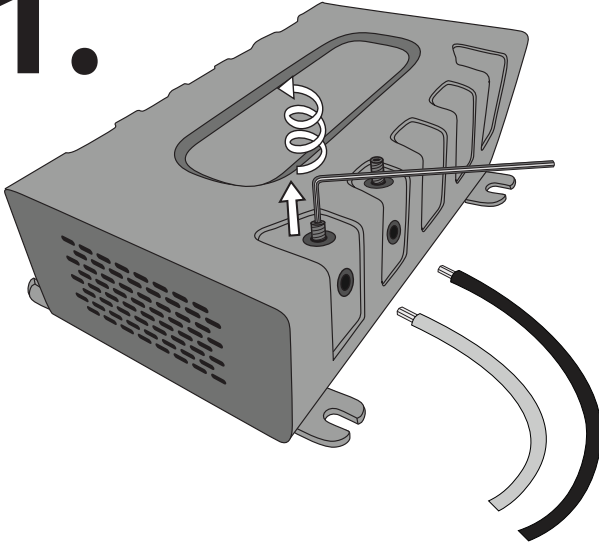

Savanna BC Battery Charger

Quick Start Guide | Guía de inicio rápido | Guide de démarrage rapide

2x - ||

1x -

Wiring from the Savanna BC to a LITHIUM battery

1.

3.

2.

4.

LIONENERGY™

Specs

Savanna 45A AC - DC Battery Charger

Input voltage range:	100VAC ~ 240VAC
Output voltage:	14.6V
Output amps:	45A
Max Continuous power output:	650W
Operating temperature:	14°F - 104°F
Dimensions:	10.07" x 7.08" x 3.75"
Weight:	4 lbs.