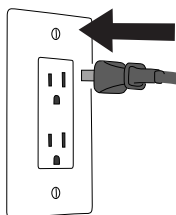

Savanna BC Battery Charger

Quick Start Guide | Guía de inicio rápido | Guide de démarrage rapide

2x - ||

1x -

Wiring from the Savanna BC to a LITHIUM battery

1.

3.

2.

4.

LIONENERGY™

Specs

Savanna 45A AC - DC Battery Charger

Input voltage range:	100VAC ~ 240VAC
Output voltage:	14.6V
Output amps:	45A
Max Continuous power output:	650W
Operating temperature:	14°F - 104°F
Dimensions:	10.07" x 7.08" x 3.75"
Weight:	4 lbs.