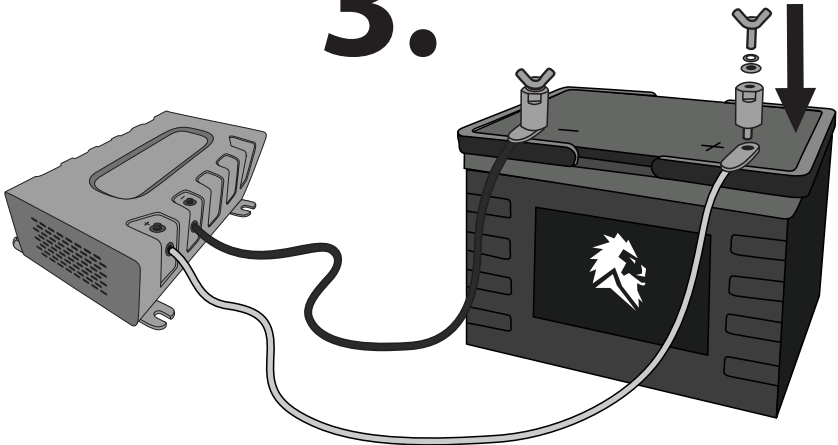

Savanna BC Battery Charger

Quick Start Guide | Guía de inicio rápido | Guide de démarrage rapide

2x - ||

1x -

Wiring from the Savanna BC to a LITHIUM battery

1.

3.

2.

4.

LIONENERGY™

Specs

Savanna 45A AC - DC Battery Charger

Input voltage range:	100VAC ~ 240VAC
Output voltage:	14.6V
Output amps:	45A
Max Continuous power output:	650W
Operating temperature:	14°F - 104°F
Dimensions:	10.07" x 7.08" x 3.75"
Weight:	4 lbs.