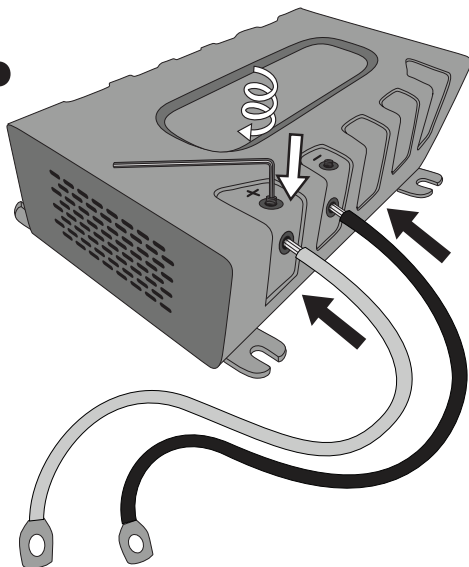

Savanna BC Battery Charger

Quick Start Guide | Guía de inicio rápido | Guide de démarrage rapide

2x - ||

1x -

Wiring from the Savanna BC to a LITHIUM battery

1.

3.

2.

4.

LIONENERGY™

Specs

Savanna 45A AC - DC Battery Charger

Input voltage range:	100VAC ~ 240VAC
Output voltage:	14.6V
Output amps:	45A
Max Continuous power output:	650W
Operating temperature:	14°F - 104°F
Dimensions:	10.07" x 7.08" x 3.75"
Weight:	4 lbs.